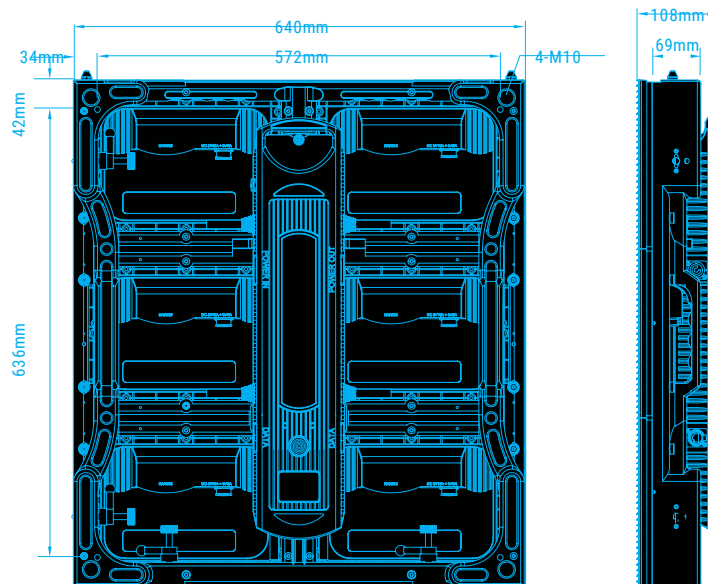

NL Panel Specifications

	NL Outdoor P2	NL Outdoor P4
Series	NL	NL
Pixel Pitch	2.8 mm	4 mm
Environment	Outdoor	Outdoor
LED Configuration	3 IN 1 SMD	3 IN 1 SMD
Max. Brightness	4,000 nits	5,000 nits
Refresh Rate	≤3,840 Hz	≤3,840 Hz
Viewing Angle	160°/120°	160°/120°
Cabinet Resolution	224 x 252 pixels	160 x 180 pixels
Cabinet Width	640 mm	640 mm
Cabinet Height	720 mm	720 mm
Cabinet Depth	108 mm	108 mm
Cabinet Weight	16 kg	16 kg
Max. Power Consumption	650 W /m², 300 W /panel	650 W /m², 360 W /panel
Aver. Power Consumption	220 W /m², 100 W /panel	220 W /m², 120 W /panel
Transparency	N/A	N/A
Curving	N/A	N/A
Operating Power Source	100-240V AC, 50-60Hz	100-240V AC, 50-60Hz
Operating Temperature	-10°C~+45°C	-10°C~+45°C
Ingress Protection	IP65	IP65
Verification	CE, EMC, LVD, FCC, ETL, ROHS	CE, EMC, LVD, FCC, ETL, ROHS
Application	Install	Install

Product specifications can be customised to suit your requirements.

VuePix® Infiled is continually developing and improving all its products. We reserve the right to change specifications without prior notification. Images are representing but not necessarily a precise product reference. VuePix® Infiled shall be under no liability for any loss, damage or injury for direct or indirect dependence on the information contained in this catalogue. January 2024.

VUEPIX
INFILED

info@vuepix.tv | www.vuepix.tv

Australia: 1800 883 749 New Zealand: 09 218 6532 International: +61 7 5509 4633